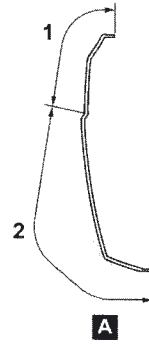

Mitsubishi Outlander

BODY COLOURING

Front bumper