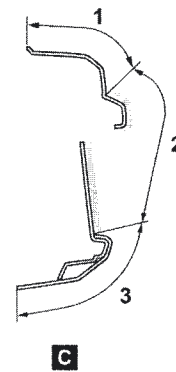

Rear bumper

MITSUBISHI		
1	BODY COLOR	
2	CMH18015 (Medium Argent)	
3	AC11169 (Silver)