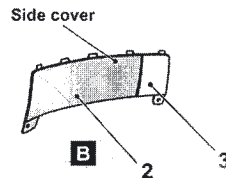

Rear bumper

MITSUBISHI		
1	BODY COLOR	
2	CMH18015 (Medium Argent)	
3	AC11169 (Silver)