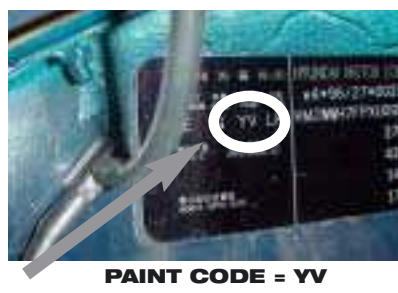

VIN / TYPENSCHILD

RELATED COLOURS / ANBAUTEILFARB TÖNE

			MODEL YEAR	MODEL NAMES			
BN	BRONZE GREEN EFFECT		1998-2001	GALLOPER	SH	STONE GREY EFFECT	
BU	AQUA SILVER EFFECT		2004-2006	TUCSON	ZW	DARK GREY EFFECT	
BW	NEW MILD SILVER EFFECT		2004-2006	TUCSON	ZW	DARK GREY EFFECT	
BY	PRIME CYPRESS GREEN EFFECT		2001-2006	TERRACAN	VG	MODEST GREY EFFECT	
EB,F1,RK	EBONY BLACK		1991-1992	COUPE/SCOUPE	GP	WARM GREY EFFECT	
			2000-2002	GALLOPER	SH	STONE GREY EFFECT	
			2001-2004	GALLOPER	MN	MID GREY EFFECT	
			2001-2006	TERRACAN	PE	SILVER EFFECT	
			1991-1992	TIBURON	GP	WARM GREY EFFECT	
			2005-2006	TUCSON	ZW	DARK GREY EFFECT	
FU	HEMP BEIGE EFFECT		1998-2001	GALLOPER	SH	STONE GREY EFFECT	
HD	BRIGHT BLUE EFFECT		1991-1992	COUPE/SCOUPE	CO	COOL GREY EFFECT	
			1991-1992	TIBURON	CO	COOL GREY EFFECT	
HE	TEAL BLUE EFFECT		2005-2006	TUCSON	ZW	DARK GREY EFFECT	
IA	VIVID YELLOW		1990-2001	ACCENT	GP	WARM GREY EFFECT	
JQ	LIGHT CHARDONNAY EFFECT		2004-2006	TUCSON	ZW	DARK GREY EFFECT	
KJ	GREEN (TRITON) EFFECT		1998-2001	GALLOPER	SH	STONE GREY EFFECT	
LQ	SATIN GREEN EFFECT		2004-2006	TERRACAN	HC	COOL GREY EFFECT	
M2	BRONZEBROWN EFFECT		2005	SANTA FE	XA	MAUVE GREY EFFECT	
MN	MID GREY EFFECT		2000-2002	GALLOPER	YK	WARM SILVER EFFECT	
NS	DEEP GREEN EFFECT		2004-2006	TUCSON	ZW	DARK GREY EFFECT	
NW	NOBLE (SUPERIOR) WHITE		2001		YK	WARM SILVER EFFECT	
NW	NOBLE WHITE		2001-2006	TERRACAN	PE	SILVER EFFECT	
			2004-2006	TUCSON	ZW	DARK GREY EFFECT	
NW,WT	NOBLE WHITE		2001		YK	WARM SILVER EFFECT	
			1998-2001	COUPE/SCOUPE	CO	COOL GREY EFFECT	
			1998-2004	GALLOPER	SH	STONE GREY EFFECT	
			2001-2006	TERRACAN	PE	SILVER EFFECT	
			1998-2000	TIBURON	CO	COOL GREY EFFECT	
OJ	HUSKY GREY EFFECT		2001-2004	TERRACAN	HC	COOL GREY EFFECT	
OL	MARINE BLUE EFFECT		2004-2006	TUCSON	ZW	DARK GREY EFFECT	
QI	RASPBERRY EFFECT		1998-2002	GALLOPER	SH	STONE GREY EFFECT	
			2001-2002	GALLOPER	MN	MID GREY EFFECT	
			2001-2002	TERRACAN	VG	MODEST GREY EFFECT	
QR	PALM GREEN EFFECT		2000-2004	GALLOPER	MN	MID GREY EFFECT	
QW	MINT GREEN EFFECT		1998-2001	GALLOPER	SH	STONE GREY EFFECT	
RI	SAND STONE EFFECT		2000-2004	GALLOPER	MN	MID GREY EFFECT	
			2001-2004	TERRACAN	VG	MODEST GREY EFFECT	
RM	PURPLE RAIN EFFECT		2001-2002	TERRACAN	VG	MODEST GREY EFFECT	
RY	ULTRA MARINE EFFECT		2001-2002	TERRACAN	HC	COOL GREY EFFECT	
SD	MICA BLUE EFFECT		2000-2004	GALLOPER	MN	MID GREY EFFECT	
			2001-2006	TERRACAN	HC	COOL GREY EFFECT	
SH	STONE GREY EFFECT		1998-2002	GALLOPER	SH	STONE GREY EFFECT	
SS	SUPER SILVER (MIST) EFFECT		1991-1992	COUPE/SCOUPE	CO	COOL GREY EFFECT	
			1998-2001	GALLOPER	SH	STONE GREY EFFECT	
			1991-1992	TIBURON	CO	COOL GREY EFFECT	
TC	GARNET RED EFFECT		1993	COUPE/SCOUPE	CO	COOL GREY EFFECT	
			1993	TIBURON	CO	COOL GREY EFFECT	
TD	MARS RED		1993-1996	COUPE/SCOUPE	GP	WARM GREY EFFECT	