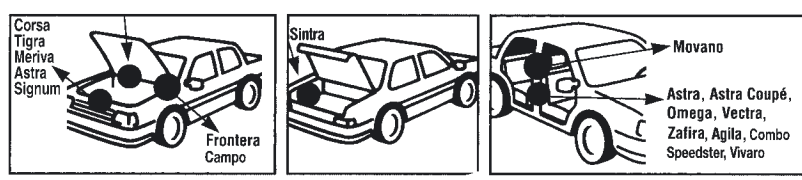

**OPEL**

**MODELS / MODELLE**

|              |          |               |          |                |
|--------------|----------|---------------|----------|----------------|
| AGILA        | CALIBRA  | FRONTERA      | MONTEREY | SPEEDSTER      |
| ARENA        | CAMPO    | KADETT        | MOVANO   | TIGRA          |
| ASCONA       | CARLTON  | KADETT CABRIO | NOVA     | TIGRA TWIN TOP |
| ASTRA        | CATERA   | MANTA         | NOVAVAN  | TOUR           |
| ASTRA CABRIO | CAVALIER | MERIVA        | OMEGA    | VECTRA         |
| ASTRA COUPE  | COMBO    | MIDI          | SENATOR  | VIVARO         |
| ASTRAVAN     | CORSA    | MONARO        | SIGNUM   | VX220          |
| BRAVA        | COUPE    | MONOCAB       | SINTRA   | ZAFIRA         |

**VIN / TYPENSCHILD**

**OPEL CAMPO  
PAINT CODE = 615**

**OPEL MERIVA  
VIN PLATE LOCATION**

**OPEL MERIVA  
PAINT CODE = 3PU**

**OPEL MOVANO  
PAINT CODE = 389  
PAINT CODE = RENAULT**

**OPEL VIVARO  
PAINT CODE = 474**