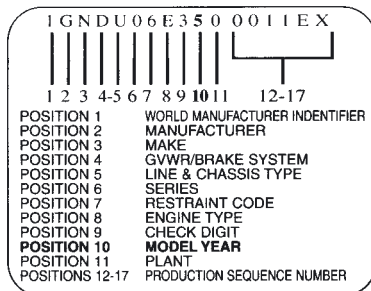

2005 G.M. PASSENGER LIGHT TRUCK & MPV VIN SYSTEM