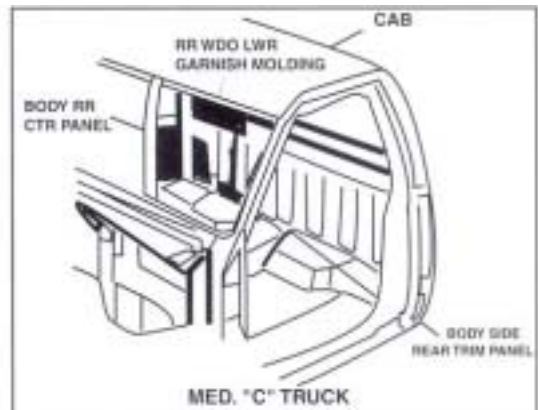

2005 G.M. PASSENGER LIGHT TRUCK & MPV VIN SYSTEM

= PAINT CODE LOCATION

**GENERAL MOTORS
VEHICLE PAINT IDENTIFICATION AND
LABEL LOCATIONS**

OTHER:

- S/T TRUCK: Passenger door
- M/L VAN: Passenger door
- CORVETTE: Rear left storage compartment lid
- CATERA: Right side trunk area
CD storage compartment door
- CAMARO/FIREBIRD: Left door jam