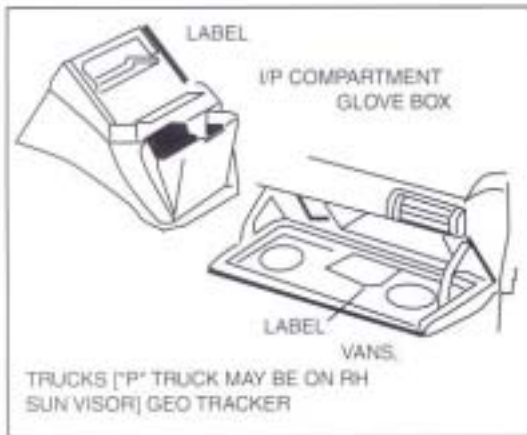

VIN Model Year ID 10th Character	Model Year
A	1980
B	1981
C	1982
D	1983
E	1984
F	1985
G	1986
H	1987
J	1988
K	1989
L	1990
M	1991
N	1992
P	1993
R	1994
S	1995
T	1996
V	1997
W	1998
X	1999
Y	2000
1	2001
2	2002
3	2003
4	2004
5	2005

2005 G.M. PASSENGER LIGHT TRUCK & MPV VIN SYSTEM

= PAINT CODE LOCATION

**GENERAL MOTORS
VEHICLE PAINT IDENTIFICATION AND
LABEL LOCATIONS**

OTHER:

- S/T TRUCK: Passenger door
- M/L VAN: Passenger door
- CORVETTE: Rear left storage compartment lid
- CATERA: Right side trunk area
CD storage compartment door
- CAMARO/FIREBIRD: Left door jam