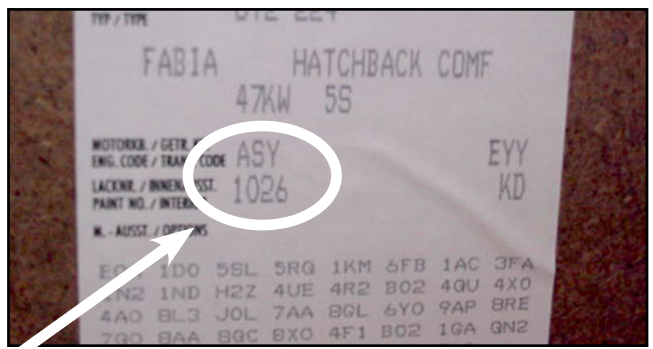

ŠKODA 2007

MODELS / MODELLE

BOHEMIA
FABIA
FAVORIT

FELICIA
OCTAVIA
PICK-UP

RAPID
ROOMSTER
S 105

SKODA
SUPERB

VIN / TYPENSCHILD

= FABIA PAINT CODE 1026