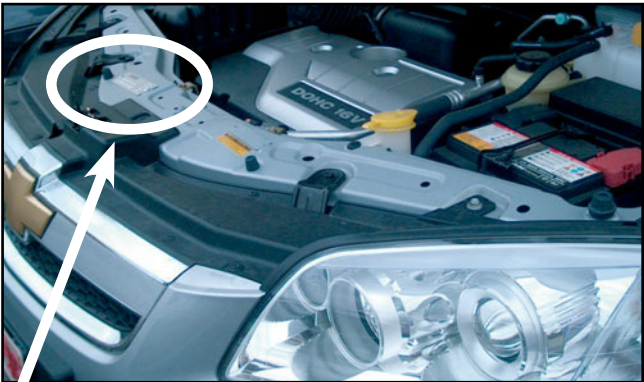

= CHEVROLET CAPTIVA VIN LOCATION