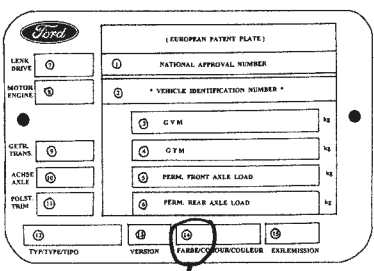

VIN / TYPENSCHILD

FORD EUROPE : LIGHT TRUCK VEHICLES

OLD -> 2001

PAINT CODE POSITION

NEW 2001 ->

FORD EUROPE : PASSENGER CARS

OLD -> 1996

PAINT CODE