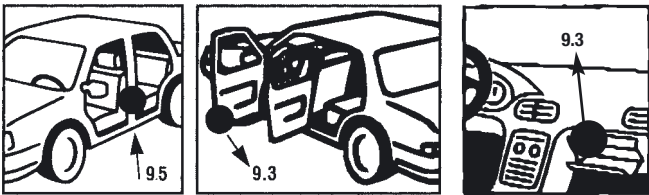

SAAB

MODELS / MODELLE

9-2X
9-3
9-3 CONVERTIBLE
9-5
900
9000

--	--	--	--	--

VIN / TYPENSCHILD

= SAAB 9-3
= VIN PLATE LOCATION

= SAAB 9-5
= VIN PLATE LOCATION

= SAAB 9-3
= PAINT CODE = 298