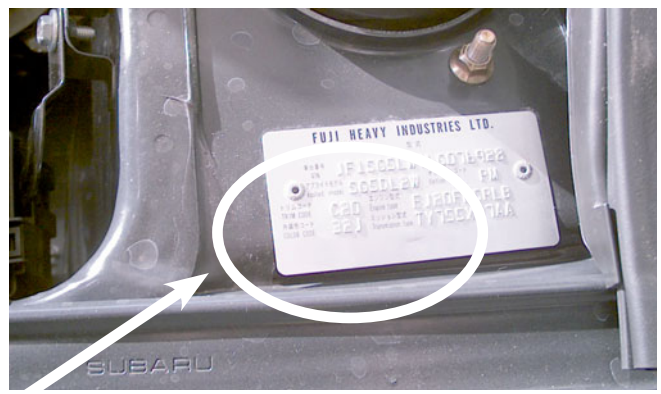

VIN / TYPENSCHILD

FORESTER = PAINT CODE = 32J

= TRIBECA = VIN PLATE LOCATION

= TRIBECA = PAINT CODE = 32J

RELATED COLOURS / ANBAUTEILFARBTÖNE

			MODEL YEAR	MODELNAMES			
49B	SLATE EFFECT		1998-2001	FORESTER			FLAT GREY
49B	SLATE EFFECT		1995-2001	IMPREZA			FLAT GREY
49B	SLATE EFFECT		1995-2001	LEGACY			FLAT GREY
			2001-2006	FORESTER	26D		CARBON GREY EFFECT
			1997-2006	FORESTER	27D		GREY EFFECT
			2006	IMPREZA	26D		CARBON GREY EFFECT
			2002	LEGACY	19X		BRIGHT SILVER EFFECT